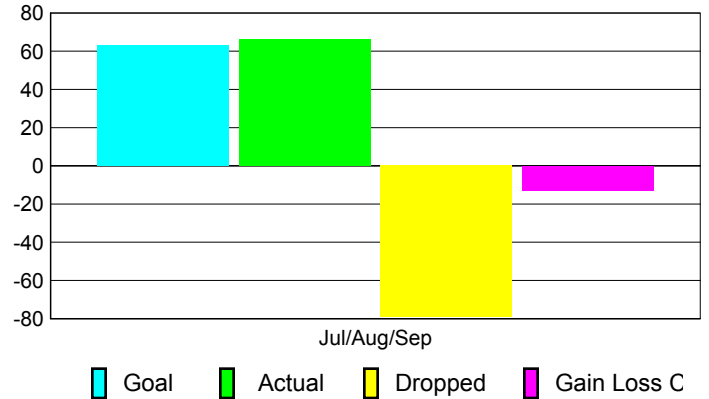

Membership Results 2010-2011

Goal, New, Dropped, Gain/Loss