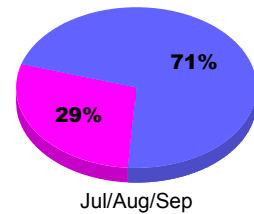

Membership Results
2010-2011

Membership
2009-2010

Month	Net Memb Goal	Actual New Memb	Actual Dropped Memb	Gain/Loss of Memb	Gain/Loss of Memb
Jul/Aug/Sep	63	66	-79	-13	16
Totals	63	66	-79	-13	16

Membership Results 2010-2011

Goal, New, Dropped, Gain/Loss

Comparison of Membership Gain/Loss

Current Year Compared to the Previous Year

Gender Comparison 2010-2011

■ Male ■ Female